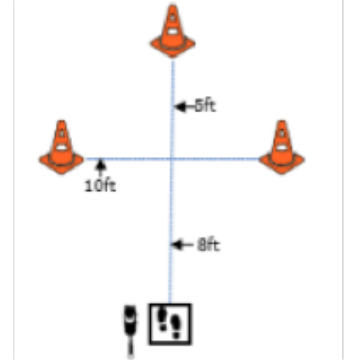

W3 (BR): Barrel Racing