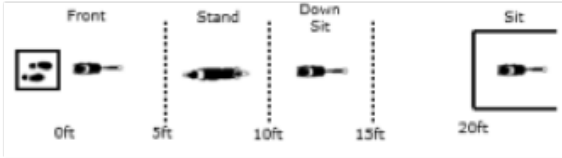

WORKING ROUND #3

CARO SUMMER EXPERT WORKING ONLY VIRTUAL TRIAL

T24-083 August 16-31, 2024

Designing Judge: JUILA SCHWARK

30' x 30'

W1 (DOR): Drop on Recall