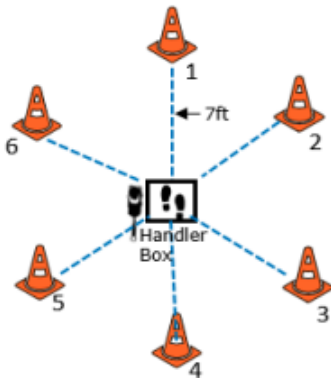

**W4 (DJ): Directed Jumping**

**W5 (DR): Designated Retrieve**

**W6 (BA): Back Away**

**W7 (RTC): Round the Clock**

CIRCLE ALL CONES CLOCKWISE STARTING WITH 1 THROUGH TO 6

**W8 (DS): Distance Signals**

**W9 (ROJ): Retrieve over Jump**