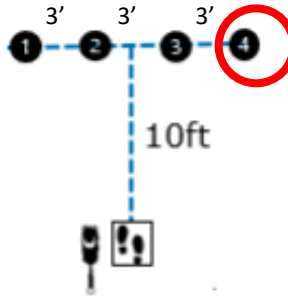

**WORKING ROUND 2**  
 CARO Summer Working Virtual Trial  
 T024-083 / Aug 16 - 31  
 Designing Judge: Emma Bell  
 30' x 30'

**W1 (DOR): Drop on Recall**

**W2 (ROF): Retrieve on the Flat**

**W3 (BR): Barrel Racing**

**W4 (DJ): Directed Jumping**

**W5 (DR): Designated Retrieve**

**W6 (BA): Back Away**

**W7 (RTC): Round the Clock**

CIRCLE ALL CONES CLOCKWISE STARTING WITH 1 THROUGH TO 6

**W8 (DS): Distance Signals**

**W9 (ROJ): Retrieve over Jump**