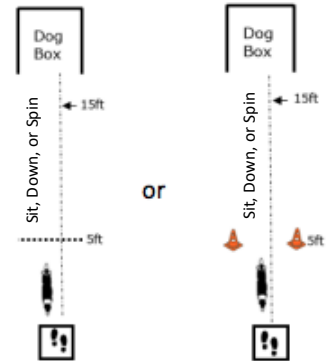

**WORKING ROUND 2**  
 CARO Summer Working Virtual Trial  
 T024-083 / Aug 16 - 31  
 Designing Judge: Emma Bell  
 30' x 30'

**W1 (DOR): Drop on Recall**

**W2 (ROF): Retrieve on the Flat**

**W3 (BR): Barrel Racing**

**W4 (DJ): Directed Jumping**

**W5 (DR): Designated Retrieve**

**W6 (BA): Back Away**

**W7 (RTC): Round the Clock**

CIRCLE ALL CONES CLOCKWISE STARTING WITH 1 THROUGH TO 6

**W8 (DS): Distance Signals**

**W9 (ROJ): Retrieve over Jump**