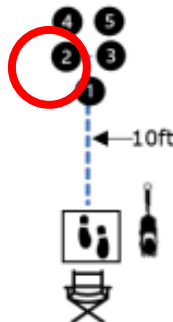

W10 (SD): Scent Discrimination

Max Course Time

3 exercises: 5 minutes
2 exercises: 4 minutes
1 exercise: 3 minutes