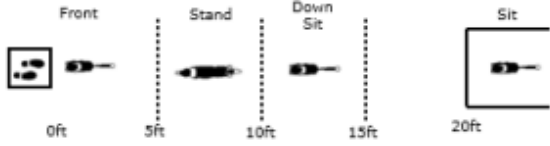

**WORKING ROUND 2**  
 CARO Summer Working Virtual Trial  
 T024-083 / Aug 16 - 31  
 Designing Judge: Emma Bell  
 30' x 30'

**W1 (DOR): Drop on Recall**

**W2 (ROF): Retrieve on the Flat**

**W3 (BR): Barrel Racing**

**W4 (DJ): Directed Jumping**

**W5 (DR): Designated Retrieve**

**W6 (BA): Back Away**

**W7 (RTC): Round the Clock**

CIRCLE ALL CONES CLOCKWISE STARTING WITH 1 THROUGH TO 6

**W8 (DS): Distance Signals**

**W9 (ROJ): Retrieve over Jump**