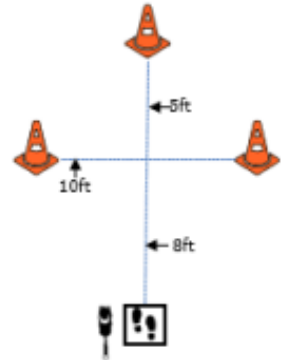

**WORKING ROUND 2**  
 CARO Summer Working Virtual Trial  
 T024-083 / Aug 16 - 31  
 Designing Judge: Emma Bell  
 30' x 30'

**W1 (DOR): Drop on Recall**

**W2 (ROF): Retrieve on the Flat**

**W3 (BR): Barrel Racing**

**W4 (DJ): Directed Jumping**

**W5 (DR): Designated Retrieve**

**W6 (BA): Back Away**

**W7 (RTC): Round the Clock**

CIRCLE ALL CONES CLOCKWISE STARTING WITH 1 THROUGH TO 6

**W8 (DS): Distance Signals**

**W9 (ROJ): Retrieve over Jump**