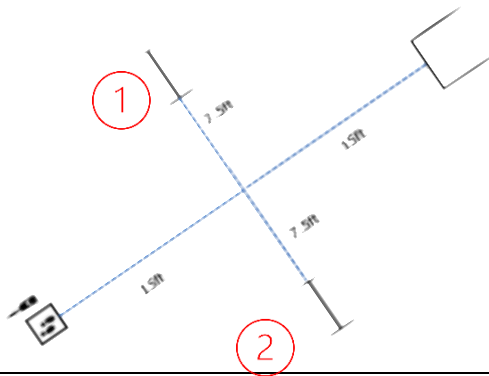

**WORKING ROUND 2**  
 CARO Summer Working Virtual Trial  
 T024-083 / Aug 16 - 31  
 Designing Judge: Emma Bell  
 30' x 30'

**W1 (DOR): Drop on Recall**

**W2 (ROF): Retrieve on the Flat**

**W3 (BR): Barrel Racing**

**W4 (DJ): Directed Jumping**

**W5 (DR): Designated Retrieve**

**W6 (BA): Back Away**

**W7 (RTC): Round the Clock**

CIRCLE ALL CONES CLOCKWISE STARTING WITH 1 THROUGH TO 6

**W8 (DS): Distance Signals**

**W9 (ROJ): Retrieve over Jump**