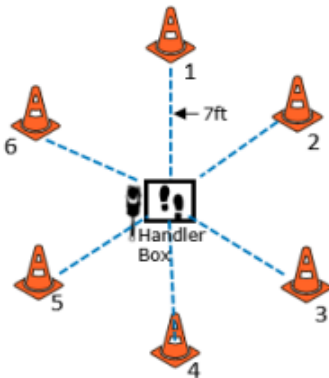

W5 (DR): Designated Retrieve

W6 (BA): Back Away

W7 (RTC): Round the Clock

CIRCLE ALL CONES CLOCKWISE STARTING WITH 1 THROUGH TO 6

W8 (DS): Distance Signals

W9 (ROJ): Retrieve over Jump

DISTANCE SIGNAL SIGN CHOICE: