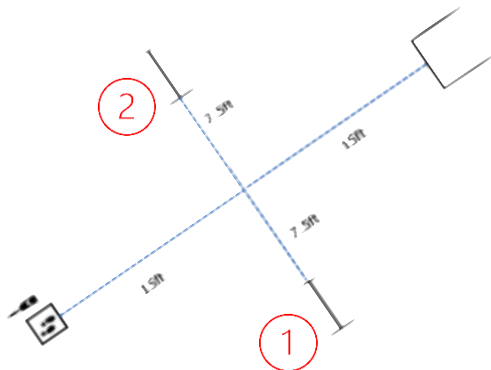

WORKING ROUND 4
 CARO Summer Working Virtual Trial
 T024-081 / July 16 - 31
 Designing Judge: Emma Bell
 30' x 30'

W1 (DOR): Drop on Recall

W2 (ROF): Retrieve on the Flat

W3 (BR): Barrel Racing

W4 (DJ): Directed Jumping

W5 (DR): Designated Retrieve

W6 (BA): Back Away

W7 (RTC): Round the Clock

CIRCLE ALL CONES CLOCKWISE STARTING WITH 1 THROUGH TO 6

W8 (DS): Distance Signals

W9 (ROJ): Retrieve over Jump

DISTANCE SIGNAL SIGN CHOICE: