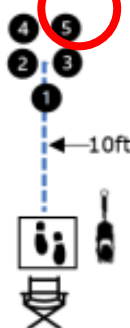

W10 (SD): Scent Discrimination

Max Course Time

- 3 exercises: 5 minutes
- 2 exercises: 4 minutes
- 1 exercise: 3 minutes