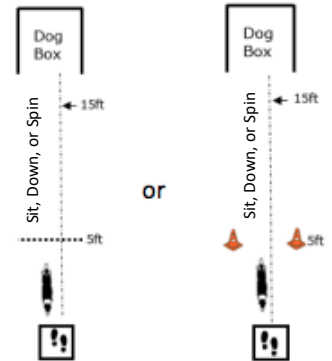

WORKING ROUND 4
 CARO Summer Working Virtual Trial
 T024-081 / July 16 - 31
 Designing Judge: Emma Bell
 30' x 30'

W1 (DOR): Drop on Recall

W2 (ROF): Retrieve on the Flat

W3 (BR): Barrel Racing

W4 (DJ): Directed Jumping

W5 (DR): Designated Retrieve

W6 (BA): Back Away

W7 (RTC): Round the Clock

CIRCLE ALL CONES CLOCKWISE STARTING WITH 1 THROUGH TO 6

W8 (DS): Distance Signals

W9 (ROJ): Retrieve over Jump

DISTANCE SIGNAL SIGN CHOICE: