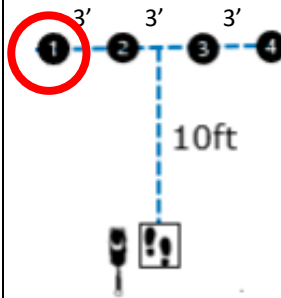

WORKING ROUND 4
 CARO Summer Working Virtual Trial
 T024-081 / July 16 - 31
 Designing Judge: Emma Bell
 30' x 30'

W1 (DOR): Drop on Recall

W2 (ROF): Retrieve on the Flat

W3 (BR): Barrel Racing

W4 (DJ): Directed Jumping

W5 (DR): Designated Retrieve

W6 (BA): Back Away

W7 (RTC): Round the Clock

CIRCLE ALL CONES CLOCKWISE STARTING WITH 1 THROUGH TO 6

W8 (DS): Distance Signals

W9 (ROJ): Retrieve over Jump

DISTANCE SIGNAL SIGN CHOICE: