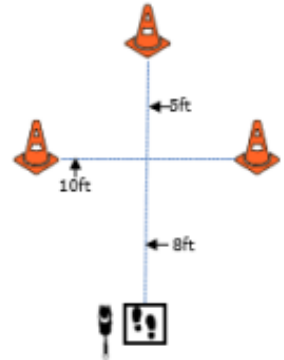

WORKING ROUND 4
 CARO Summer Working Virtual Trial
 T024-081 / July 16 - 31
 Designing Judge: Emma Bell
 30' x 30'

W1 (DOR): Drop on Recall

W2 (ROF): Retrieve on the Flat

W3 (BR): Barrel Racing

W4 (DJ): Directed Jumping

W5 (DR): Designated Retrieve

W6 (BA): Back Away

W7 (RTC): Round the Clock

CIRCLE ALL CONES CLOCKWISE STARTING WITH 1 THROUGH TO 6

W8 (DS): Distance Signals

W9 (ROJ): Retrieve over Jump

DISTANCE SIGNAL SIGN CHOICE: