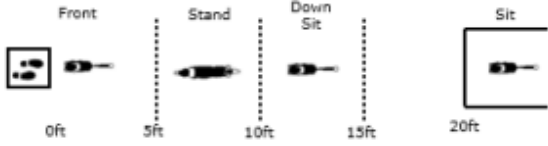

WORKING ROUND 4
 CARO Summer Working Virtual Trial
 T024-081 / July 16 - 31
 Designing Judge: Emma Bell
 30' x 30'

W1 (DOR): Drop on Recall

W2 (ROF): Retrieve on the Flat

W3 (BR): Barrel Racing

W4 (DJ): Directed Jumping

W5 (DR): Designated Retrieve

W6 (BA): Back Away

W7 (RTC): Round the Clock

CIRCLE ALL CONES CLOCKWISE STARTING WITH 1 THROUGH TO 6

W8 (DS): Distance Signals

W9 (ROJ): Retrieve over Jump

DISTANCE SIGNAL SIGN CHOICE: