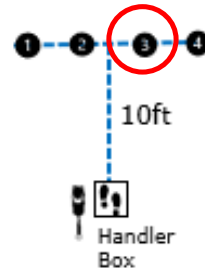

**ROOKIE**

**ELITE**

**EXPERT**

DIRECTED  
JUMPING

DESIGNATE  
D RETRIEVE

ROUND THE  
CLOCK

Circle all six  
cones in  
numerical  
order

DISTANCE  
SIGNALS