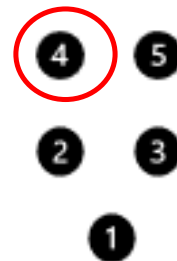

Circle all six
cones in
numerical
order

DISTANCE
SIGNALS

#4
DOWN
SIT
STAND

#3
DOWN
STAND
SIT
STAND

#2
STAND
SIT
DOWN
STAND
SPIN

SCENT
DISCRIMINATION