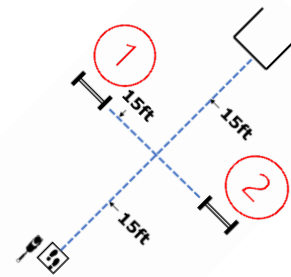

WORKING ROUND #2  
**CARO Fall Virtual Trial**  
 T24-002 / Date: October 1- 14, 2024  
 Designing Judge: Julia Schwark  
 30' x 30' / Indoor/Outdoor

Max Course Time

3 exercises: 5 minutes  
 2 exercises: 4 minutes  
 1 exercise: 3 minutes

**ROOKIE**

**ELITE**

**EXPERT**

DIRECTED  
JUMPING

DESIGNATE  
D RETRIEVE

ROUND THE  
CLOCK

Circle all six  
cones in  
numerical  
order

DISTANCE  
SIGNALS