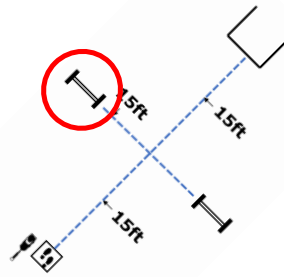

**ROOKIE**

**ELITE**

**EXPERT**

DIRECTED  
JUMPING

DESIGNATE  
D RETRIEVE

ROUND THE  
CLOCK

Circle all six  
cones in  
numerical  
order

DISTANCE  
SIGNALS