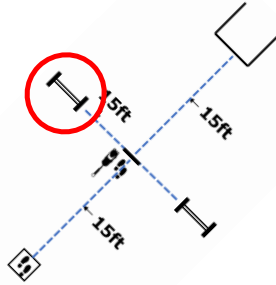

**ROOKIE**

**ELITE**

**EXPERT**

DIRECTED  
JUMPING

DESIGNATE  
D RETRIEVE

ROUND THE  
CLOCK

Circle all six  
cones in  
numerical  
order

DISTANCE  
SIGNALS