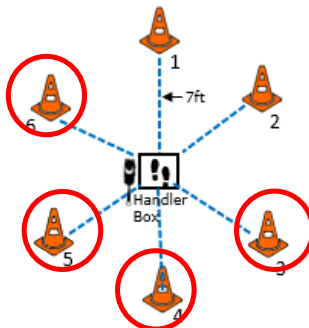

**ROOKIE**

**ELITE**

**EXPERT**

DIRECTED  
JUMPING

DESIGNATE  
D RETRIEVE

ROUND THE  
CLOCK

Circle all six  
cones in  
numerical  
order

DISTANCE  
SIGNALS