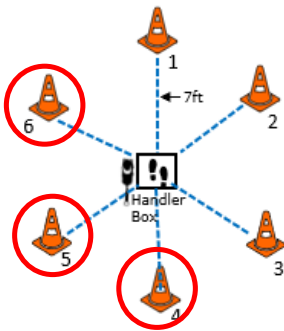

**ROOKIE**

**ELITE**

**EXPERT**

DIRECTED  
JUMPING

DESIGNATE  
D RETRIEVE

ROUND THE  
CLOCK

Circle all six  
cones in  
numerical  
order

DISTANCE  
SIGNALS