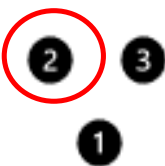

Circle all six
cones in
numerical
order

DISTANCE
SIGNALS

#4
DOWN
SIT
STAND

#3
DOWN
STAND
SIT
STAND

#2
STAND
SIT
DOWN
STAND
SPIN

SCENT
DISCRIMINATION