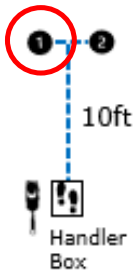

**ROOKIE**

**ELITE**

**EXPERT**

DIRECTED  
JUMPING

DESIGNATE  
D RETRIEVE

ROUND THE  
CLOCK

Circle all six  
cones in  
numerical  
order

DISTANCE  
SIGNALS