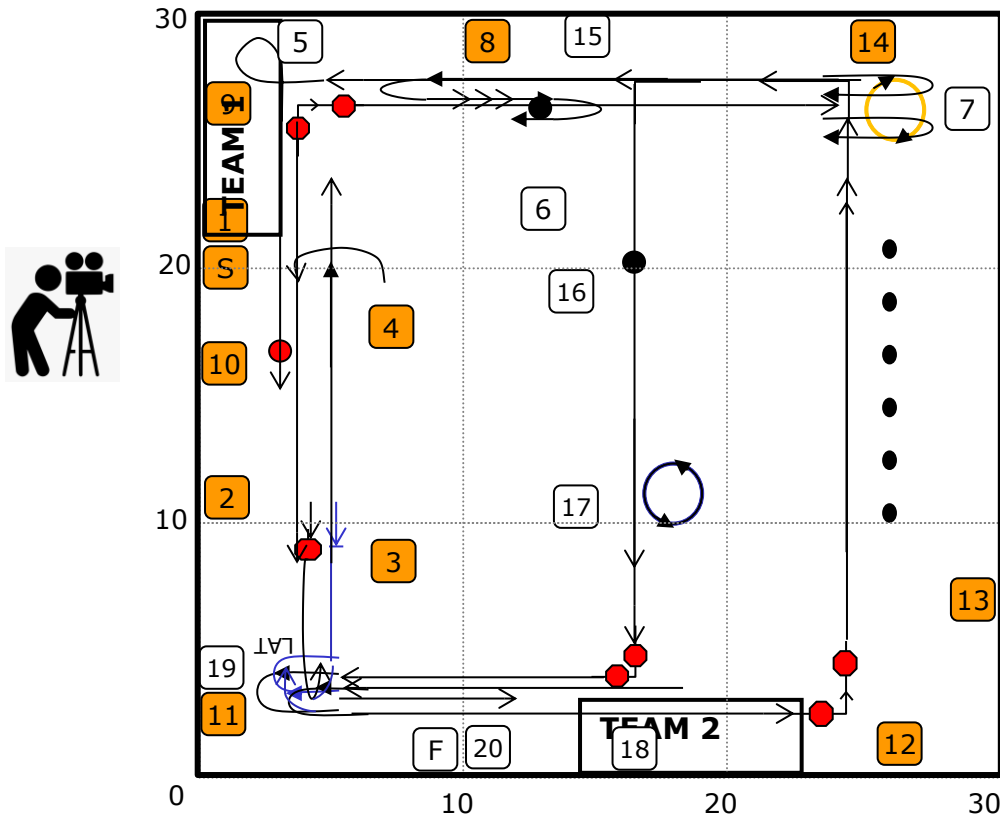

Versatility Excellent Team 1

CARO Fall Virtual Trial (Outdoor/Indoor)

T24-002 / October 1st – 14th, 2024

30' x 30'

Max Course Time: 3 Minutes

TEAM 1

1. Start – Dog on Right (R)
2. **Halt** – Stand – Leave (530) (R)
3. Down Dog – Call to Heel (534) (R)
4. Cross in Front (404)
5. **Halt** – Turn Right – 1 Step – Halt (109) (L)
6. Moving Down Walk Around (203) (L)
7. Side by Side Right (402)
8. Backup 3 Steps (529) (R)
9. 270 Right (423) (R)
10. **Halt** – Stand – Sit (524) (R)

TEAM 2

11. Call Front – Return to Heel (434) (R)
12. **Halt** – Turn Left – 1 Step – Halt (418) (R)
13. Weave Poles (442) (R)
14. Spin Right – Left Turn – Cross Behind (408)
15. Left Turn (111) (L)
16. Moving Stand Walk Around (302) (L)
17. Dog Circles Left (202) (L)
18. **Halt** – 90 Degree Pivot Left – Halt (108) (L)
19. Left About Turn (207) (L)
20. **Finish** (L)

Designed by Judge: Nicole Wiebe