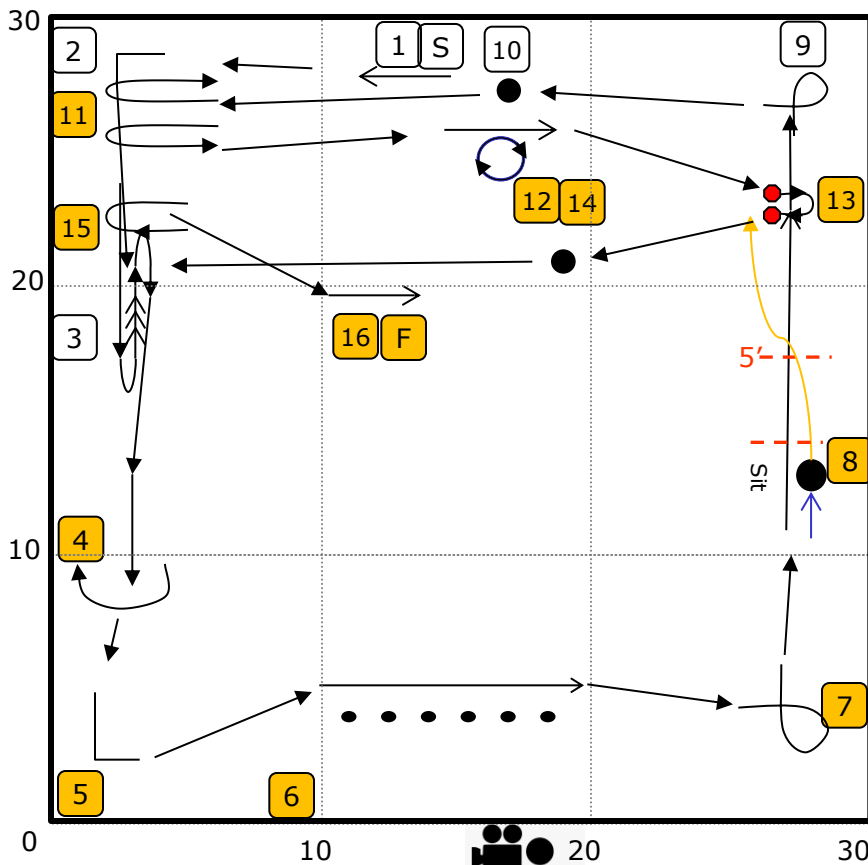

VERSATILITY EXCELLENT / ROUND 1
CARO Fall Virtual Trial, 2024
T24-002/ Oct 1 – 14, 2024
30' x 30'
Max Course Time: 3 min
Brace Course Time: 4 min

1. **Start - Dog on Left**
2. (L) Left Turn (111)
3. (L) Backup 3 Steps (305)
4. Cross in Front (404)
5. (R) Left Turn (420)
6. (R) Weave Poles (442)
7. (R) 270 Right (423)
8. Moving Sit – Cross Behind (500)
9. (L) 270 Right (114)
10. (L) Moving Down Walk Around (203)
11. Turn Away (401)
12. (R) Dog Circles Right (505)
13. **(R) Halt – 180 Degree Pivot Right – Halt (511)**
14. (R) Moving Stand Walk Around (525)
15. (R) 180 Right (421)
16. (R) Finish – Dog on Right

Camera must be placed along this side of the ring

Designed by Judge: Ayoka Bubar