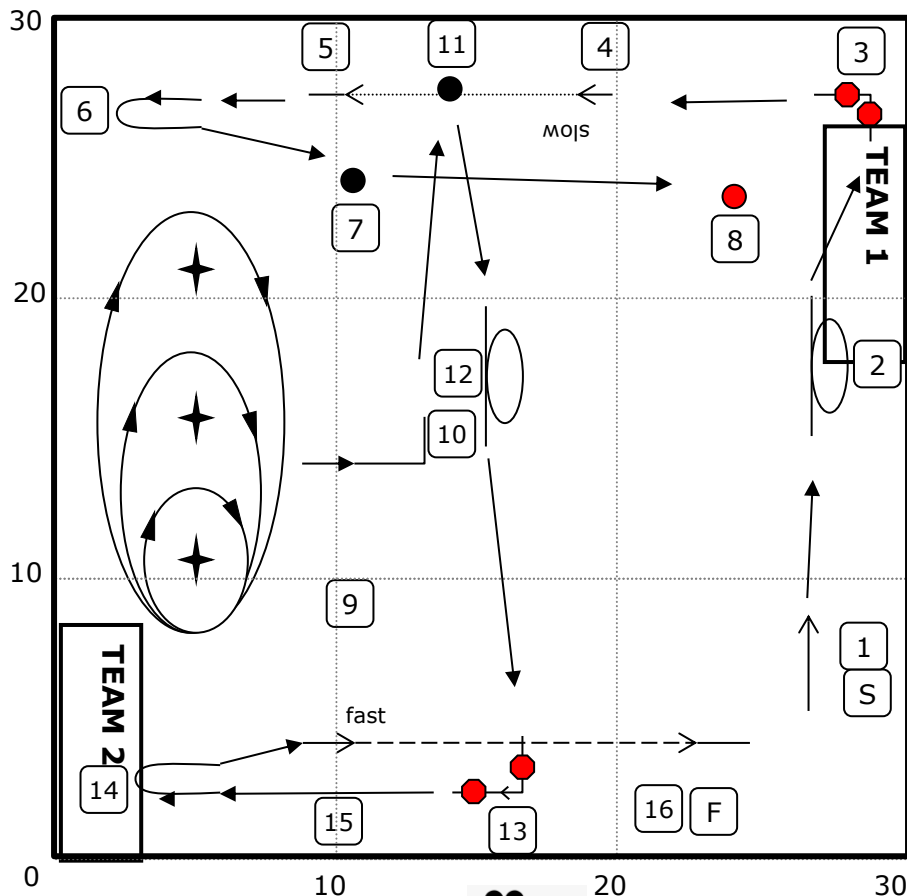

NOVICE TEAM/ ROUND 2

CARO Fall Virtual Trial, 2024

T24-002/ Oct 1 – 14, 2024

30' x 30' Indoor / Outdoor

Max Course Time: 4 min

TEAM 1

1. **Start**
2. 360 Right (116)
3. **Halt** – 90 Degree Pivot Left – Halt (108)
4. Slow Pace (118)
5. Normal Pace (120)
6. 180 Left (113)
7. Call Front – Forward Right (123)
8. **Halt** – Down (101)

TEAM 2

9. Spiral Right (126)
10. Left Turn (111)
11. Call Front – Return to Heel (125)
12. 360 Left (117)
13. **Halt** – Turn Right – 1 Step – Halt (109)
14. 180 Right(112)
15. Fast Pace (119)
16. **Finish**

PRO TIP: This Novice Team 2 course is “partially nested” with the Novice Team 1 course! That means both rounds have a similar layouts and the cones are in approximately the same location!

Camera must be placed along this side of the ring

Designed by Judge: Jeanne Shaw