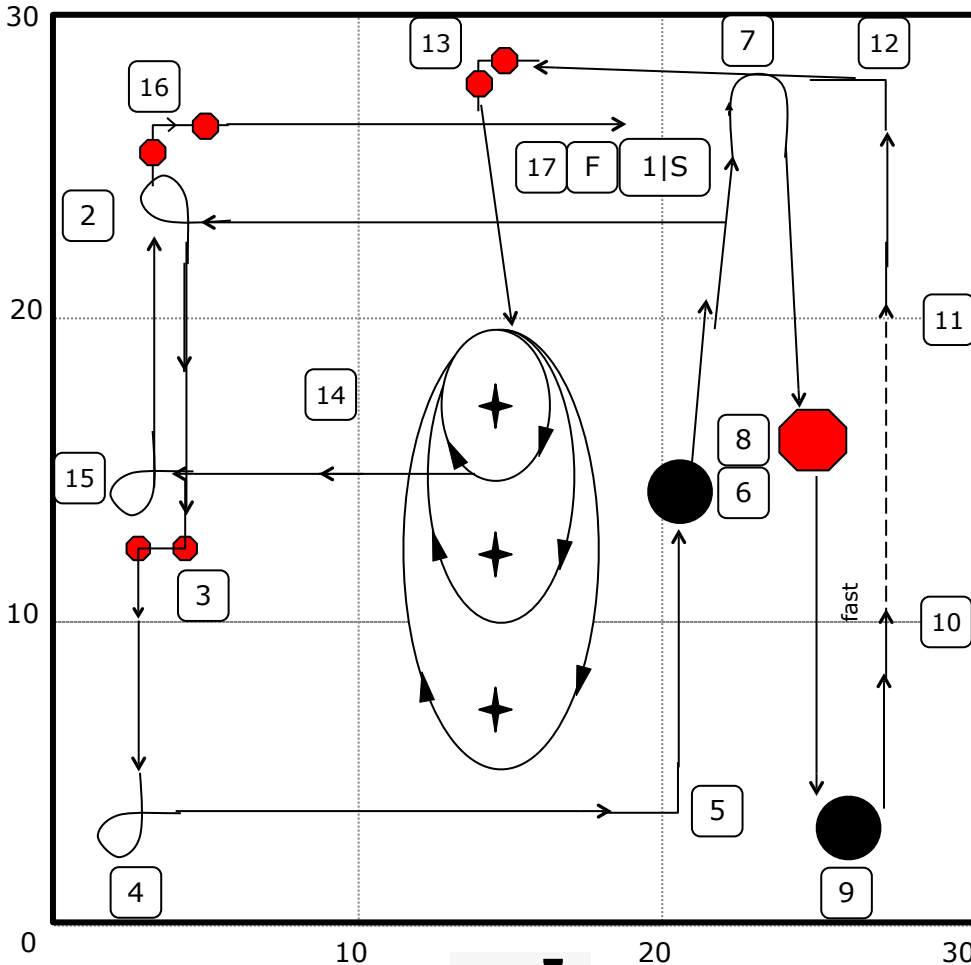

NOVICE ROUND 2

CARO Fall Virtual Trial, 2024

T24-002/ Oct 1-14, 2024

30' x 30'

Max Course Time: 4 min

Max Brace Time: 5 min

- | | | | |
|---|---|---|--|
| 1. | Start | 10. | Fast Pace (119) |
| 2. | 270 Right (114) | 11. | Normal Pace (120) |
|  3. | Halt – Sidestep Right – Halt (106) |  12. | Left Turn (111) |
| 4. | 270 Right (114) | 13. | Halt – 90 Degree Pivot Left – Halt |
| 5. | Left Turn (111) | 14. | Spiral Right (126) |
|  6. | Call Front – Finish Right (121) | 15. | 270 Left (115) |
| 7. | 180 Right (112) |  16. | Halt – Turn Right – 1 Step – Halt (109) |
|  8. | Halt – Down (101) | 17. | Finish |
|  9. | Call Front – Return to Heel (125) | | |

PRO TIP: This Novice 2 course is “nested” with the Novice 1 course! That means both rounds have a *similar** layout and the cones are in the same location!

*You may need to adjust a few signs.

Camera must be placed along this side of the ring

Designed by Judge: Maria Adams